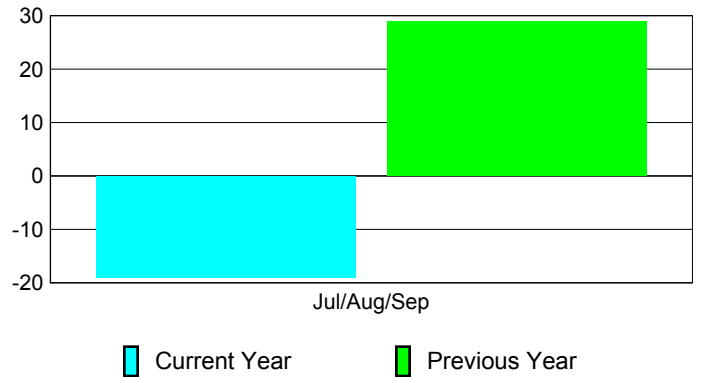

Comparison of Membership Gain/Loss

Current Year Compared to the Previous Year