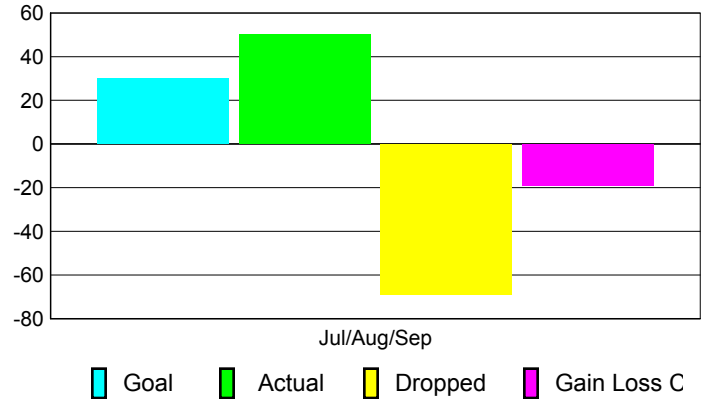

### YTD Status Quo Clubs 2010-2011

Status Quo Clubs Compared to Status Quo Members

## MEMBERSHIP

**Membership Results  
2010-2011**

**Membership  
2009-2010**

Month	Net Memb Goal	Actual New Memb	Actual Dropped Memb	Gain/Loss of Memb	Gain/Loss of Memb
Jul/Aug/Sep	30	50	-69	-19	29
<b>Totals</b>	<b>30</b>	<b>50</b>	<b>-69</b>	<b>-19</b>	<b>29</b>

### Membership Results 2010-2011

Goal, New, Dropped, Gain/Loss

### Comparison of Membership Gain/Loss

Current Year Compared to the Previous Year